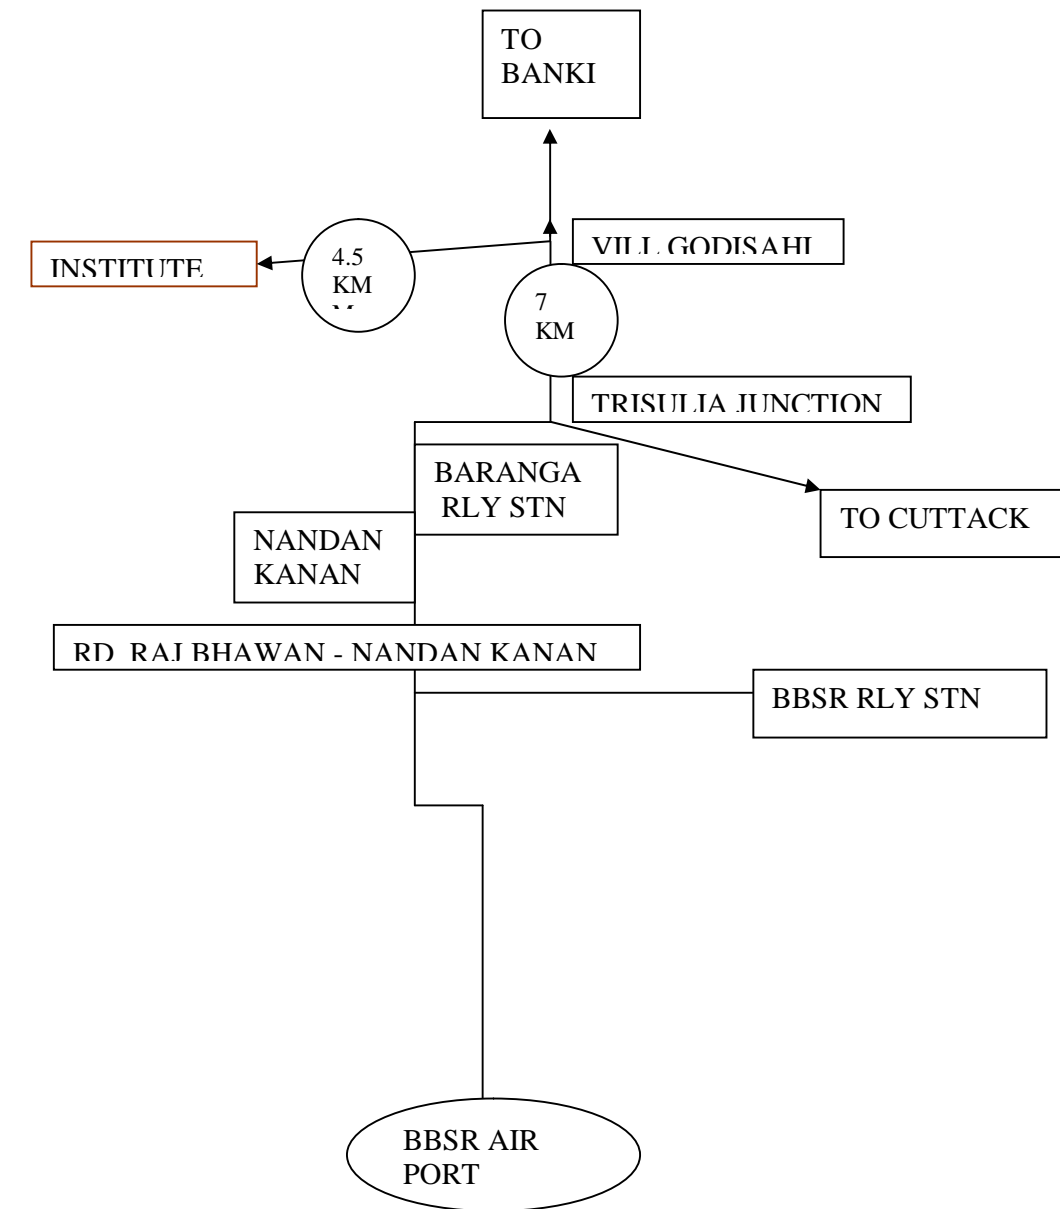

ROUTE CHART: PEGASUS INSTITUTE
BHUBANESWAR

BBSR RLY STN TO INSTITUTE – 37 KMS
BBSR AIR PORT TO INSTITUTE- 41 KMS